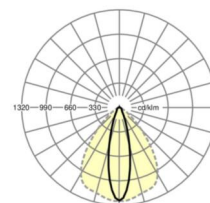

CHARACTERISTICS

Order number	19525007280
EAN number	4020863444755
Commodity code	94051190
Certification mark	IP 20, Protection class I, F, HACCP DIN10500/Food/IFS-application-related suitability/BRC, Indoor, CE
Impact resistance (IK rating)	IK03 (5°C bis 35°C)
Ambient temperatur	ta 5°C to 35°C
Warranty period	5 years
State funding programs	BEG - Federal funding for efficient buildings (valid only for Germany)

ELECTRICAL ENGINEERING

Controller	Electronic driver 3h emergency lighting (1 pcs.)
System output	35W
Mains voltage	230V/50Hz
Energy efficiency class/light source	C

LIGHTING TECHNOLOGY

Placement	LED, Colour rendering/Light colour CRI ≥ 80 / 4000K
Colour tolerance (MacAdam)	3SDCM
Nominal luminous flux	6512lm
Nominal luminous flux-emergency lighting mode	931lm
LED service life	70000h L80/B10 (Tq 35°C), 100000h L80/B50 (Tq 30°C)
Luminaire luminous efficiency	189lm/W
Beam angle	25° (C0) / 100° (C90)
UGR lat./long.	16.9 / 22.1

MECHANICS

Housing colour	traffic white RAL 9016
Dimensions (LxWxH/DxH)	1531mm x 55mm x 37mm
Weight (net)	2.05kg
Type of installation	Mounting rail system installation, Light structure

Dimensions

L	1531 mm	Length
B	55 mm	Width
H	37 mm	Height

DEEP-LINK

<https://www.regiolux.de/en/article/19525007280>

Reference	LED 6000lm 840
ηLB	100 %
Φ ↓/↑	98 % / 2 %
UGR lat./long.	16.9 / 22.1